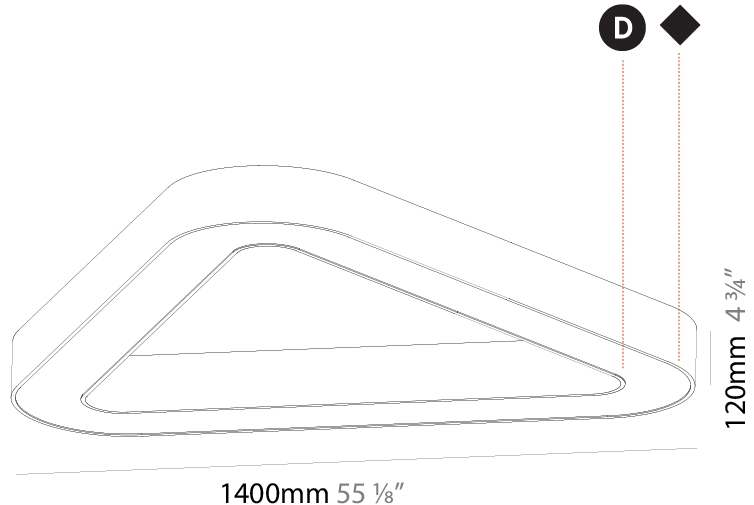

GENERAL

Series: Glorious
Subseries: Glorious Victory
Brand: Prolicht
Division: Architectural
Mounting Type: Surface
Mounting Location: Ceiling
Subcategory: Ambient

PHYSICAL

Shape: Abstract
Length (mm): 1400
Length (in): 55 1/8
Width (mm): 1400
Width (in): 55 1/8
Height (mm): 120
Height (in): 4 3/4
Light Distribution: Direct
Weight (kg): 15.2
Weight (lbs): 33.51
Diffuser: PMMA - Opal or Micro-Prism
Fixture Finish: SSR / BKV / CWI / CRY / HAB / LAG / UFT / ITA / RUA / RUR / MIC / FTG / MYG / TWT / LOD / PUS / FRO / FUP / KIA / POP / BLS / SPG / MEY / GOH / GUM / CHC / COM / ABZ / JAG / OBR / MOS / ROR
Fixture Material: Aluminum

ELECTRICAL

Lamp Type: LED (Zhaga Standard)
Input Wattage (W): 60
Total Output Wattage (W): 48 / 38.4 (3500K)
Dimming: Non-Dimming / Phase Dimming (120Vac only) / 0-10V Dimming
Driver Included: Yes
Driver Location: Integrated
Driver Type: Constant Current - 120 / 277Vac
Driver Class: Class 2
Input Voltage (V): 120 - 277
Constant Current (MA): 350 / 1200 (3500K)

LED

Color Temperature (°K): 3000 / 3500 / 4000
Max. Delivered Lumen (lm): 5540 / 5733 / 5850
CRI: >80 CRI
Efficiency (%): 65
Lamp Life (hrs): 50000

OPTICAL

RATINGS AND CERTIFICATIONS

Certified By: Certified for North American Standards
IP rating: IP20