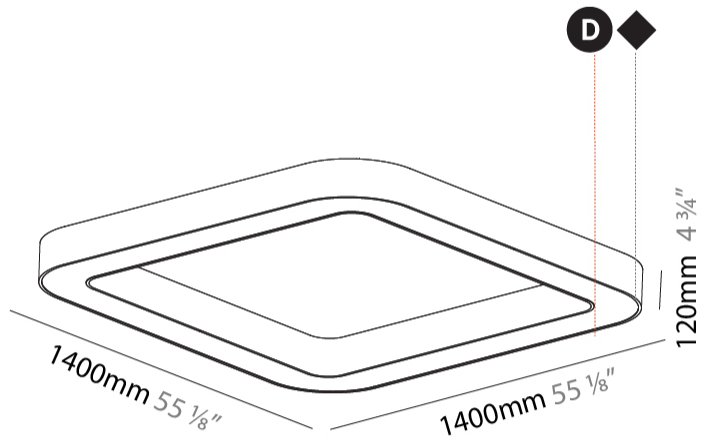

1. To build a product code in our configurator select the specify button on the base model # product page
2. To build a manual product code on this datasheet choose from the options listed below in blue font and add the suffix to the base model #

GENERAL

Series: Glorious
Subseries: Glorious Quantum
Brand: Prolicht
Division: Architectural
Mounting Type: Surface
Mounting Location: Ceiling

PHYSICAL

Length (mm): 1400
Length (in): 55 1/8"
Width (mm): 1400
Width (in): 55 1/8"
Height (mm): 120
Height (in): 4 3/4"
Light Distribution: Direct
Weight (kg): 16.878
Weight (lbs): 37.13
Diffuser: PMMA - Opal or Micro-Prism
Fixture Finish: SSR / BKV / CWI / CRY / HAB / LAG / UFT / ITA / RUA / RUR / MIC / FTG / MYG / TWT / LOD / PUS / FRO / FUP / KIA / POP / BLS / SPG / MEY / GOH / GUM / CHC / COM / ABZ / JAG / OBR / MOS / ROR
Fixture Material: Aluminum

ELECTRICAL

Lamp Type: LED (Zhaga Standard)
Input Wattage (W): 80
Total Output Wattage (W): 64 / 51.2 (3500K)
Dimming: Non-Dimming / Phase Dimming (120Vac only) / 0-10V Dimming
Driver Included: Yes
Driver Location: Integrated
Driver Type: Constant Current - 120 / 277Vac
Driver Class: Class 2
Input Voltage (V): 120 - 277
Constant Current (MA): 350 / 800 (3500K)

LED

Color Temperature (°K): 3000 / 3500 / 4000
Max. Delivered Lumen (lm): 7380 / 7644 / 7800
CRI: >80 CRI
Efficiency (%): 65
Lamp Life (hrs): 50000

OPTICAL

RATINGS AND CERTIFICATIONS

Certified By: Certified for North American Standards
IP rating: IP20